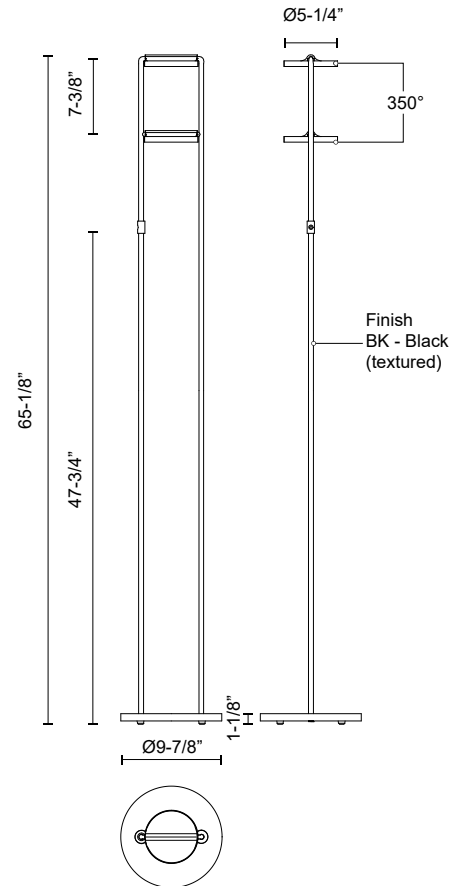

NOVEL FL72268

LAMPS

PROJECT

SPECIFICATION DETAILS

Fixture Dimensions	D9-7/8" x H65-1/8"
Light Source	LED with DC Driver
Wattage	18W
Total Lumens	1270lm
Delivered Lumens	BK-1000lm
Voltage	120V
Color Temperature	3000K
CRI (Ra)	90CRI
Optional Color Temps	2700K - 5000K Available, Minimum Order Quantities Apply
LED Rated Life	50,000 hours
Dimming	100% - 10%, Touch dimmer
Diffuser Details	Acrylic Light Guide
Location	Dry
Base Dimensions	D9-7/8" x H1-1/8"
Paint Finish	BK02
Finish Option(s)	Black

* For custom options, consult factory for details.

* For warranty information, please visit www.kuzcolighting.com/warranty

DESCRIPTION

Pure geometry of the disks of illumination balancing on clean, thin lined structure is poetry in motion. Each disk of illumination can turn and twist to fit the needs and style of your space. The Novel Collection fits a large range of style and function with minimal elements.

KUZCO

CANADA: 19054 28TH AVENUE - SURREY, BC V3Z 6M3

USA: 3035 E. LONE MOUNTAIN ROAD - LAS VEGAS, NV 89081

WWW.KUZCOLIGHTING.COM

© 2021 KUZCO LIGHTING. ALL RIGHTS RESERVED.

COMMENT